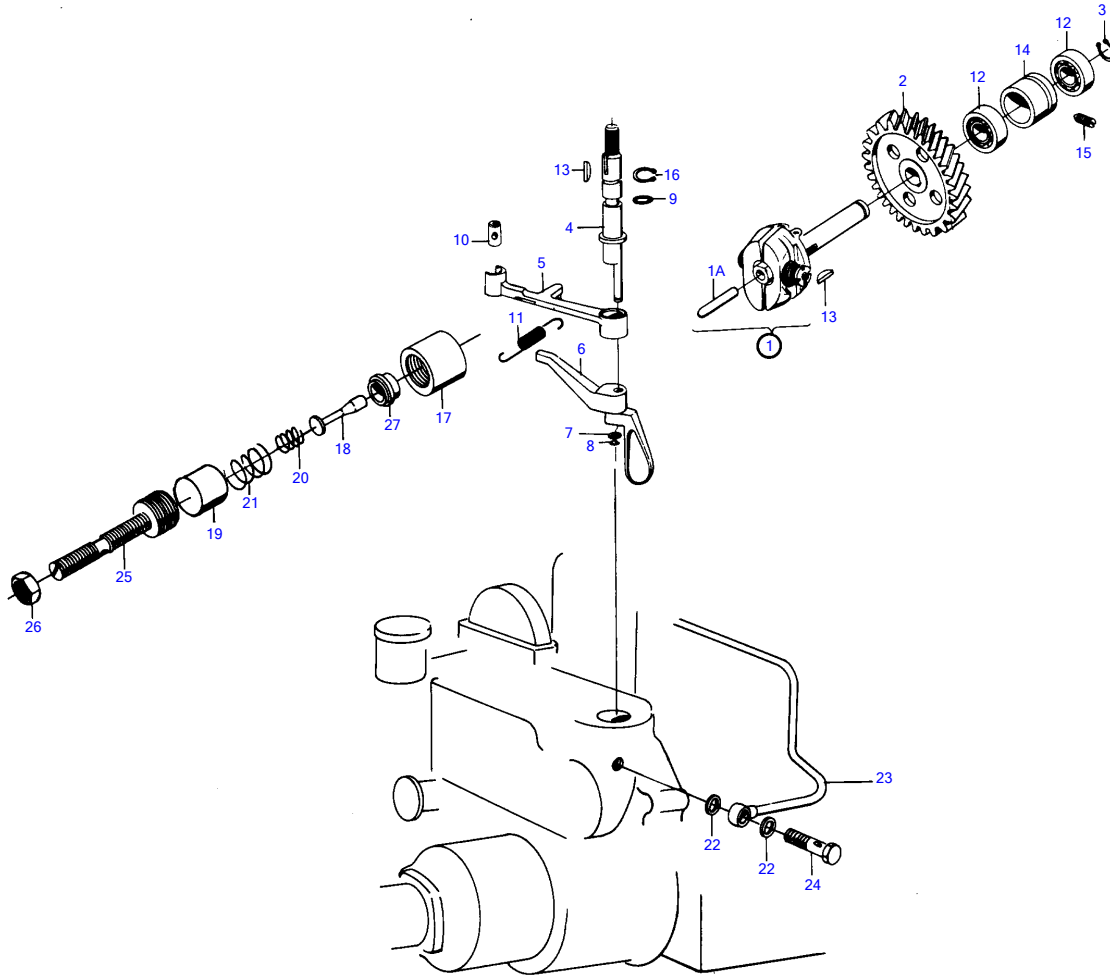

MD17D

6223

MD17D

REF	PART NO.	QTY	DESCRIPTION	NOTES
1	840388	1	Governor	EXCL MD17D/HDHE, OBSOLETE PART
	840388	1	Governor	MO-20527., MD17D/HD HEAT EX., OBSOLETE PART
	833465	1	Governor	MO 20528-., MD17D/HD HEAT EX., OBSOLETE PART
1A	833678	1	• Pin	
2	840389	1	Gear	OBSOLETE PART
3	914449	1	Snap ring	
4	833042	1	Shaft	OBSOLETE PART
5	833046	1	Lever	OBSOLETE PART
6	833039	1	Lever	OBSOLETE PART
7	955892	1	Washer	
8	951667	1	E-circlip	
9	925053	1	O-ring	
10	803383	1	Cube	
11	833106	1	Tension spring	OBSOLETE PART
12	11009	2	Ball bearing	
14	833169	1	Spacer sleeve	OBSOLETE PART
15	807054	1	Set screw	SEE GROUP 2A, OBSOLETE PART
16	914446	1	Snap ring	
17	833257	1	Sleeve	OBSOLETE PART
18	833277	1	Pin	OBSOLETE PART
19	833259	1	Piston	OBSOLETE PART
20	833261	1	Spring	OBSOLETE PART
21	833262	1	Spring	OBSOLETE PART
22	907132	4	Gasket	
23	833126	1	Tube	SEE GROUP 2A
24	48634	2	Hollow screw	
25	833258	1	Adjusting screw	OBSOLETE PART
26	17612	1	Nut	OBSOLETE PART
27	833269	1	Washer	OBSOLETE PART